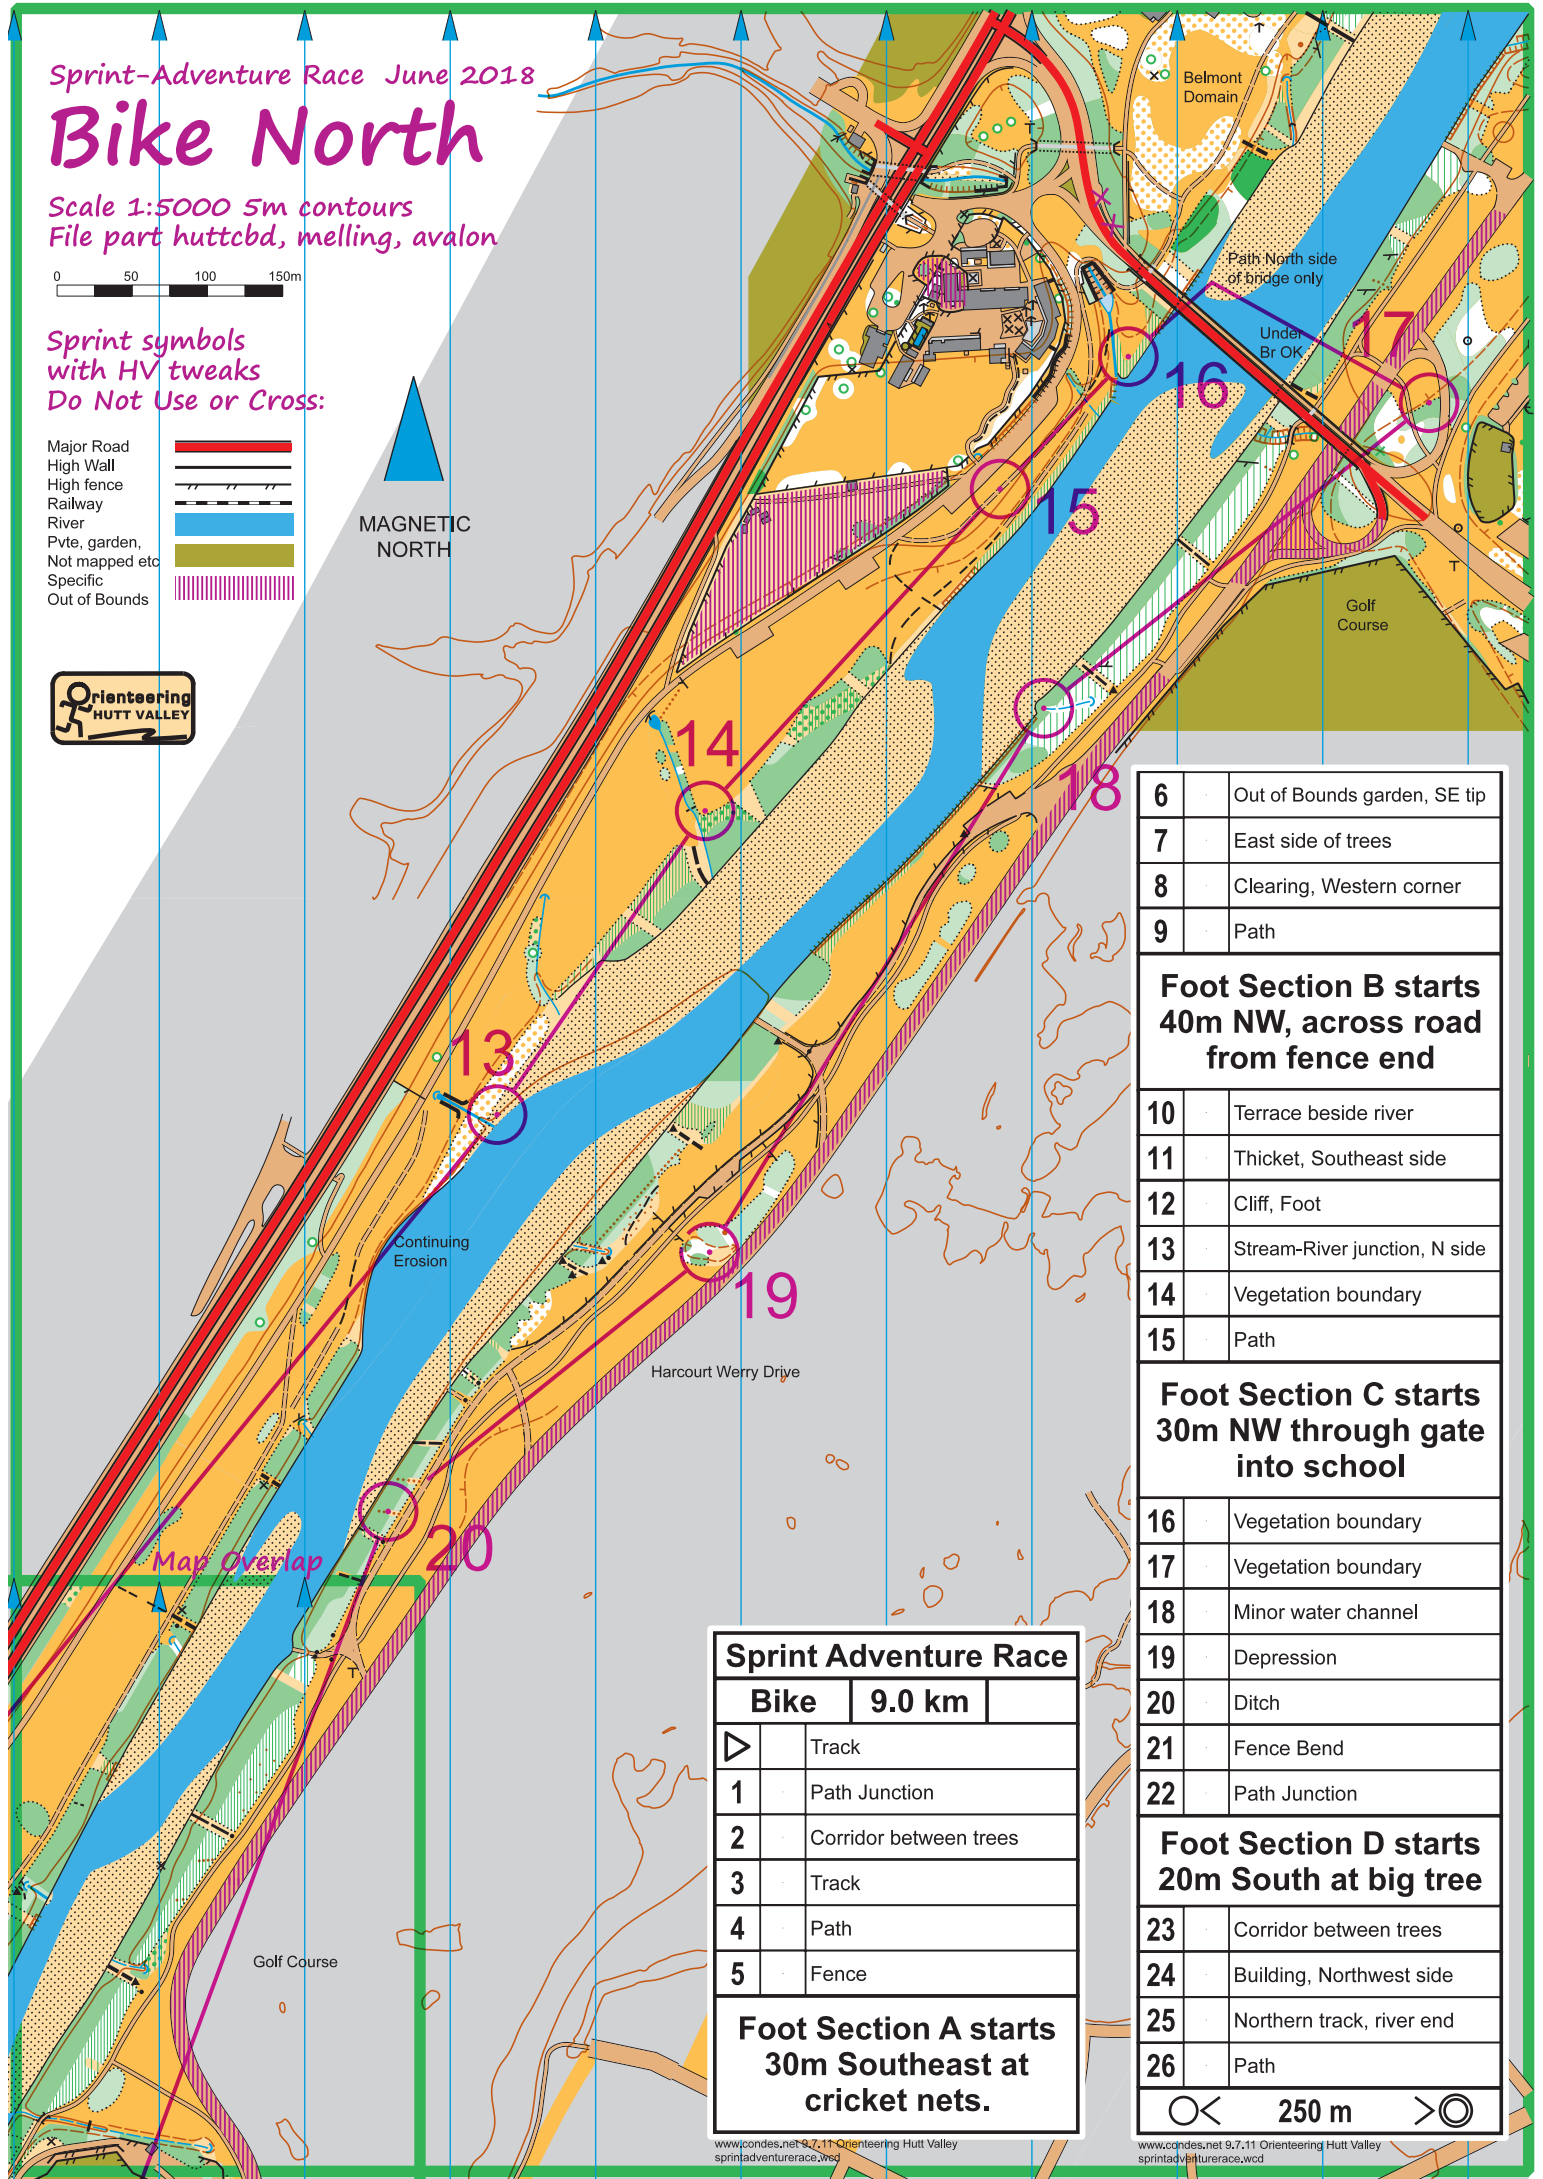

Sprint-Adventure Race June 2018

Bike North

Scale 1:5000 5m contours
File part huttcdb, melling, avalon

Sprint symbols
with HV tweaks
Do Not Use or Cross:

- Major Road
- High Wall
- High fence
- Railway
- River
- Pvte, garden, Not mapped etc
- Specific
- Out of Bounds

6	Out of Bounds garden, SE tip
7	East side of trees
8	Clearing, Western corner
9	Path

Foot Section B starts 40m NW, across road from fence end

10	Terrace beside river
11	Thicket, Southeast side
12	Cliff, Foot
13	Stream-River junction, N side
14	Vegetation boundary
15	Path

Foot Section C starts 30m NW through gate into school

16	Vegetation boundary
17	Vegetation boundary
18	Minor water channel
19	Depression
20	Ditch
21	Fence Bend
22	Path Junction

Foot Section D starts 20m South at big tree

23	Corridor between trees
24	Building, Northwest side
25	Northern track, river end
26	Path

Sprint Adventure Race	
Bike	9.0 km
▷	Track
1	Path Junction
2	Corridor between trees
3	Track
4	Path
5	Fence

Foot Section A starts 30m Southeast at cricket nets.